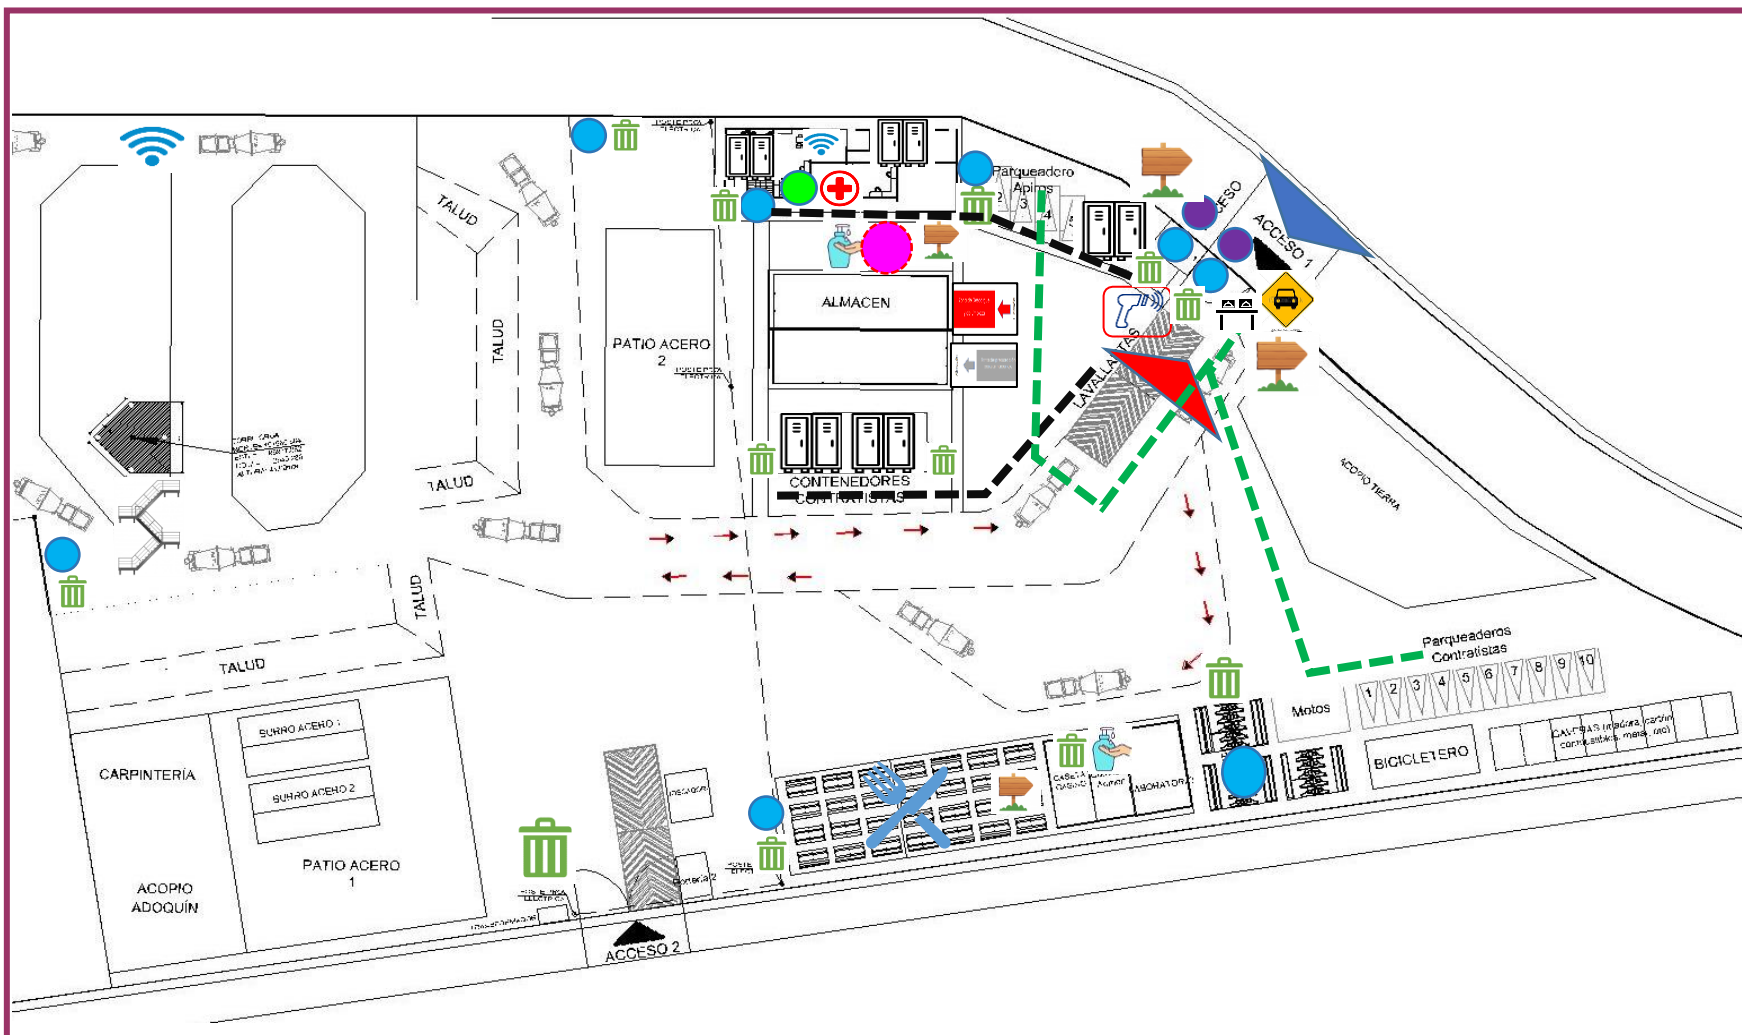

The background of the slide is a blurred map with several pushpins in red, blue, and green. A white line on the left side of the map forms a triangle. A dark purple rectangular box is centered on the map, containing the text "LAYOUT CENTRAL POINT" in white, uppercase, sans-serif font.

LAYOUT CENTRAL POINT

LAYOUT CENTRAL POINT

Versión: 002
Fecha: 03-07-2020